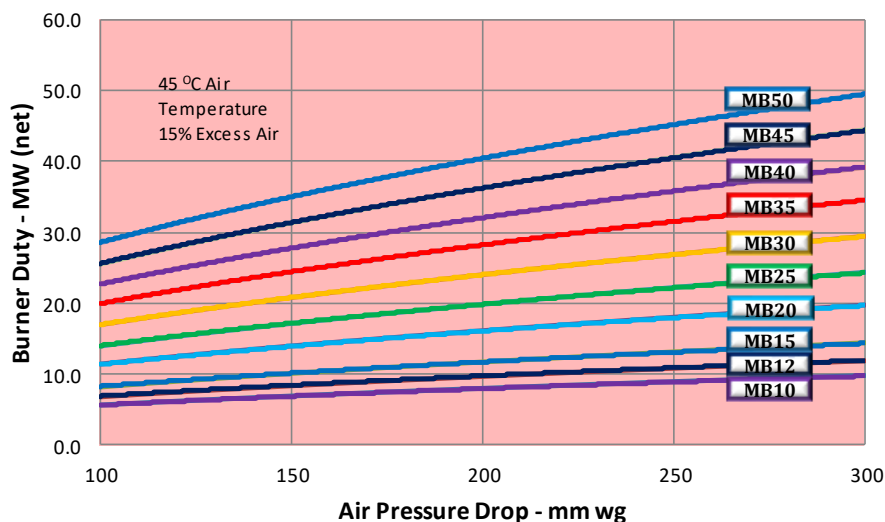

Overview

The GreenBurn® MB is a register style staged air forced draught burner matched to Greens range of Marine Boilers. The burner features a Low NOx design whilst maintaining a high degree of flexibility with regard to turndown, fuel selection and control.

GreenBurn® MB Burner Selection Chart