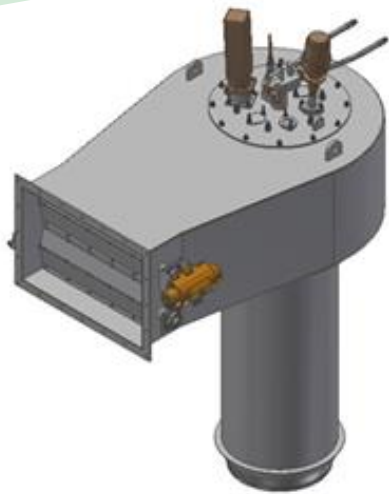

## MARINE & BOILER

DATA SHEET

- > Low NOx / Staged Air Burner
- > Forced Draught / Multi-Fuel
- > Up or Side Fired
- > Round Flame