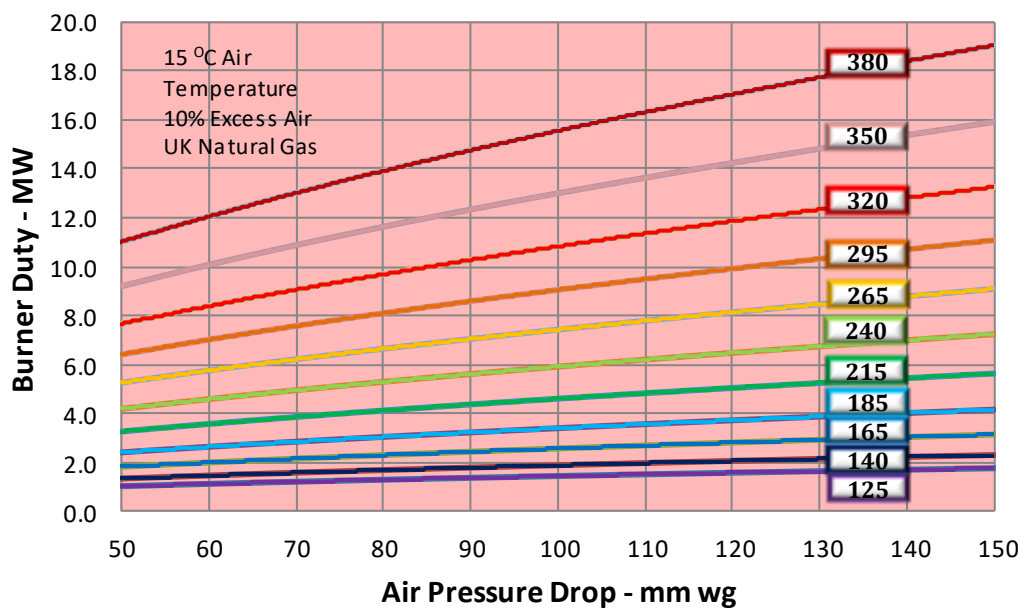

GreenBurn SAFD Burner Selection Chart