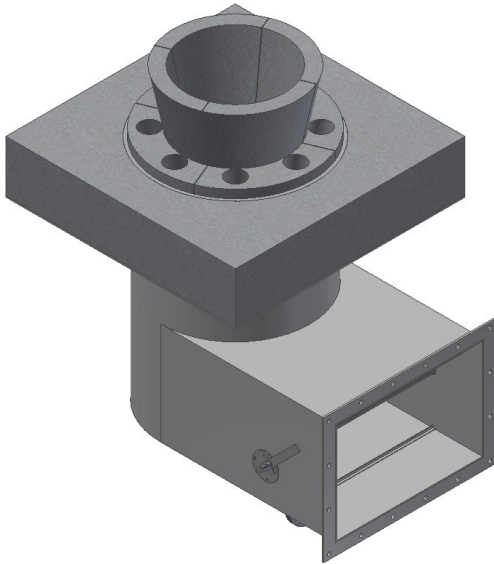

GreenBurn® SAFD

Staged Air Forced Draught

Low NOx / Staged Air Burner

Forced Draught / Multi-Fuel

Up or Side Fired

Round or Flat Flame